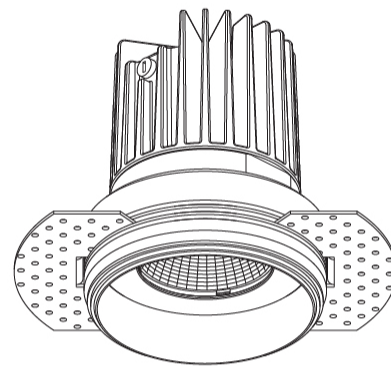

GENERAL

Series: Oiko
Subseries: Oiko Standard
Brand: Prolicht
Division: Architectural
Mounting Type: Trimless
Mounting Location: Ceiling
Subcategory: Downlight

PHYSICAL

Shape: Round
Diameter (mm): 65
Diameter (in): 2 5/16
Height (mm): 90
Height (in): 3 9/16
Ceiling Thickness (mm): 10 / 12.5 / 15 / 25
Ceiling Thickness (in): 3/8 or 1/2 or 9/16 or 1
Min. Recessing Depth (mm): 110
Min. Recessing Depth (in): 4 5/16
Light Distribution: Downlight
Weight (kg): 0.313
Weight (lbs): 0.690
Fixture Finish: SSR / BKV / CWI / CRY / HAB / UFT / ITA / RUA / FTG / MYG / LOD / PUS / FRO / FUP / KIA / POP / BLS / SPG / MEY / GOH / GUM / CHC / COM / ABZ / JAG / OBR / MOS / ROR
Fixture Material: Aluminum Die Cast
Cut-out Measurements: 79mm / 3 1/8"
Upon Request: Unique Sizes Unique Ceiling Thickness

ELECTRICAL

Lamp Type: LED (Zhaga Standard)
Input Wattage (W): 16.5
Total Output Wattage (W): 14.7
Dimming: Dali Dimming
Driver Included: No
Driver Location: Recessed Housing
Driver Type: Constant Current - 120Vac
Driver Class: Class 2
Input Voltage (V): 120 - 277
Constant Current (MA): 350

LED

Color Temperature (°K): Warm Dim
Max. Delivered Lumen (lm): 770
CRI: >90 CRI
Lamp Life (hrs): 50000
Upon Request: Special Color Temperature RGB-W Tunable White Special LED

OPTICAL

Reflector: 20 / 40 / 60
Upon Request: Special Beam Angles

RATINGS AND CERTIFICATIONS

Certified By: Certified for North American Standards
IP rating: IP20

90mm 3 9/16"

Ø 65mm 2 5/16"

Ø 115mm 4 1/2"