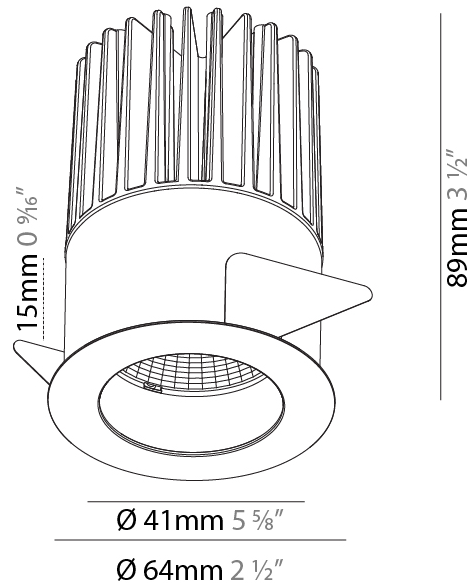

GENERAL

Series: Oiko
Subseries: Oiko Comfort
Brand: Prolicht
Division: Architectural
Mounting Type: Recessed
Mounting Location: Ceiling
Subcategory: Downlight

PHYSICAL

Shape: Round
Diameter (mm): 64
Diameter (in): 2 1/2
Height (mm): 89
Height (in): 3 1/2
Ceiling Thickness (mm): 10 / 12.5 / 15
Ceiling Thickness (in): 3/8 or 1/2 or 9/16
Min. Recessing Depth (mm): 100
Min. Recessing Depth (in): 3 15/16
Light Distribution: Downlight
Weight (kg): 0.253
Weight (lbs): 0.56
Fixture Finish: SSR / BKV / CWI / CRY / HAB / UFT / ITA / RUA / FTG / MYG / LOD / PUS / FRO / FUP / KIA / POP / BLS / SPG / MEY / GOH / GUM / CHC / COM / ABZ / JAG / OBR / MOS / ROR
Fixture Material: Aluminum Die Cast
Cut-out Measurements: D. - 60mm / 2 3/8"

ELECTRICAL

Lamp Type: LED (Zhaga Standard)
Input Wattage (W): 14.3
Total Output Wattage (W): 13
Dimming: Tri-Mode (Non-Dimming and Phase Dimming (120Vac only) and 0-10V Dimming)
Driver Included: No
Driver Location: Remote
Driver Type: Constant Current - Universal - Universal - Phase dimming @120Vac only
Driver Class: Class 2
Input Voltage (V): 120 - 277
Constant Current (MA): 350

LED

Number of LEDs: 1
Color Temperature (°K): 2700 / 3000 / 3500 / 4000
Max. Delivered Lumen (lm): 890 / 920 / 970 / 990
Nominal Lumen (lm): 1304 / 1352 / 1421 / 1450
CRI: >90 CRI
Lamp Life (hrs): 50000

OPTICAL

Reflector: 20 / 40 / 60

RATINGS AND CERTIFICATIONS

Certified By: Certified for North American Standards
IP rating: IP20